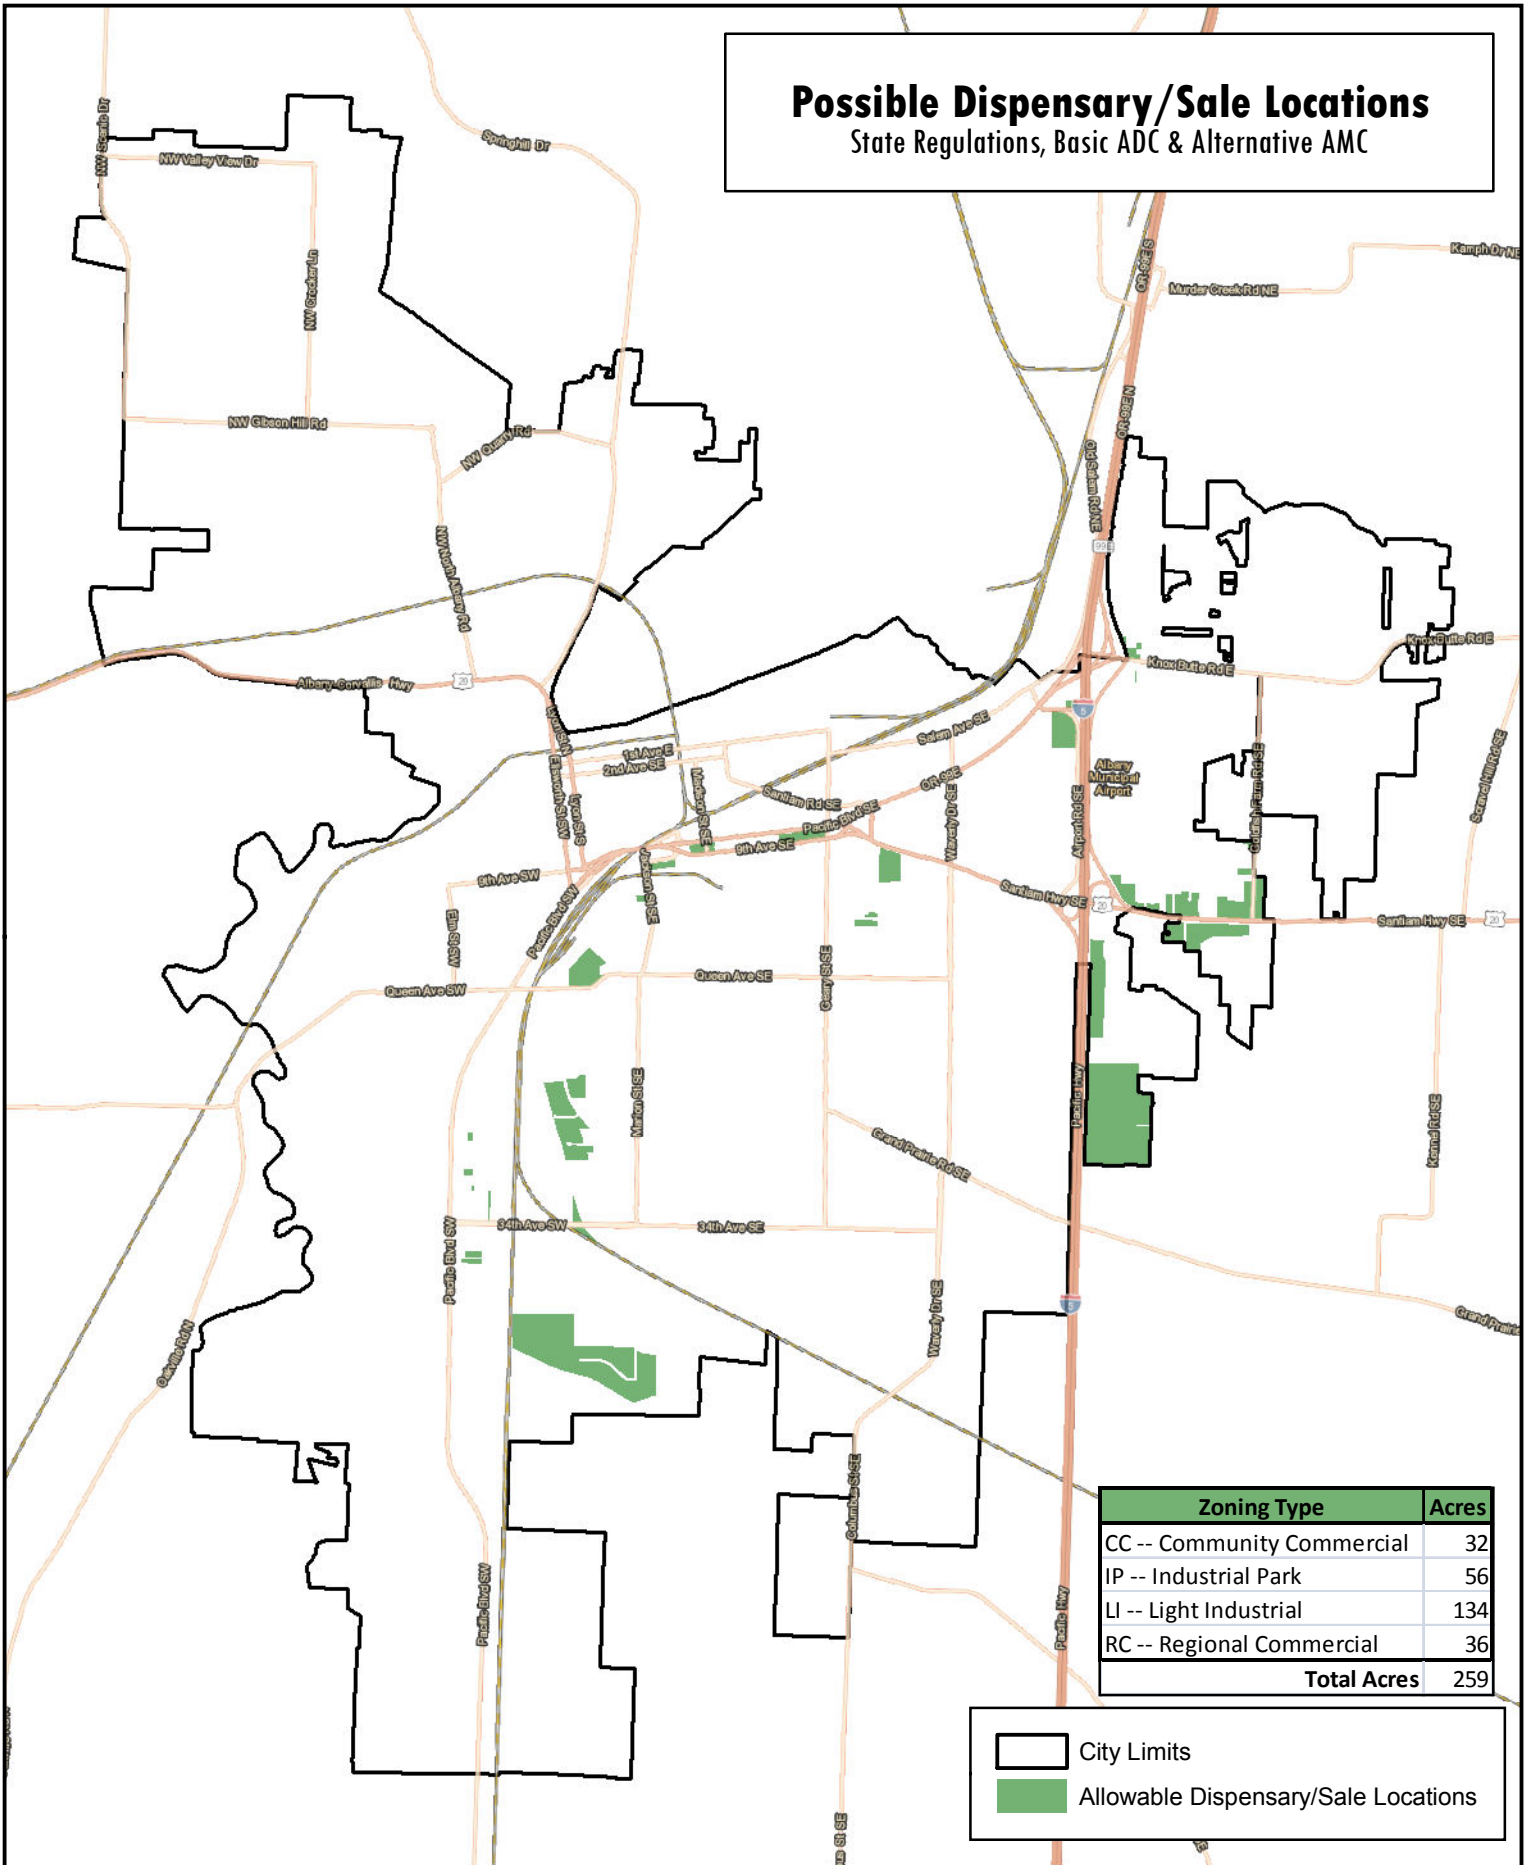

Possible Dispensary/Sale Locations

State Regulations, Basic ADC & Alternative AMC

L:\Richard\ArcMap Projects\Marijuana Use Map - Map 3.mxd

0 1,000 2,000 4,000
Feet

Date: 5/23/2016